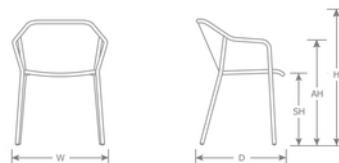

DETAILS

H	W	D	SH	AH	Lbs
30.5"	23.5"	21.5"	18"	27"	12.5

Download Collection Brochure [HERE](#)

Outdoor/Indoor Stacking Armchair

E-coated powder coat finish

Made in Italy

Frame: Tubular Steel

Seat/Back: Extended Steel Mesh

Stackability: 8

Quick Ship Finishes:

A/ Black

A/ Cherry

Special Order Ship Finishes:

A/ Iron

A/ Bronze

A/ White