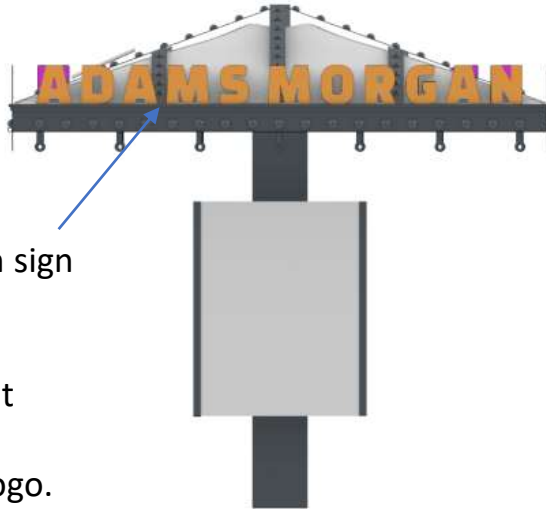

View from Columbia Rd.

METAL SCULPTURE

ADAMS MORGAN

METAL LETTERS

1A

SAME PANEL

ROOF PLAN

Previous approved plan from the Gateways Advisory Committee in 2019

New plan without sculpture on the roof and changed central boards

Solar Panel to charge battery positioned behind the boards to power lightings. The solar panel will be donated by Solar Solution

Metal structure to provide connection and support to the signs

Small hangers to easily provide support for lighting

Adams Morgan sign in painted steel in four different colors to match BID logo.

Boards with metal support on the side to reinforce the structure.