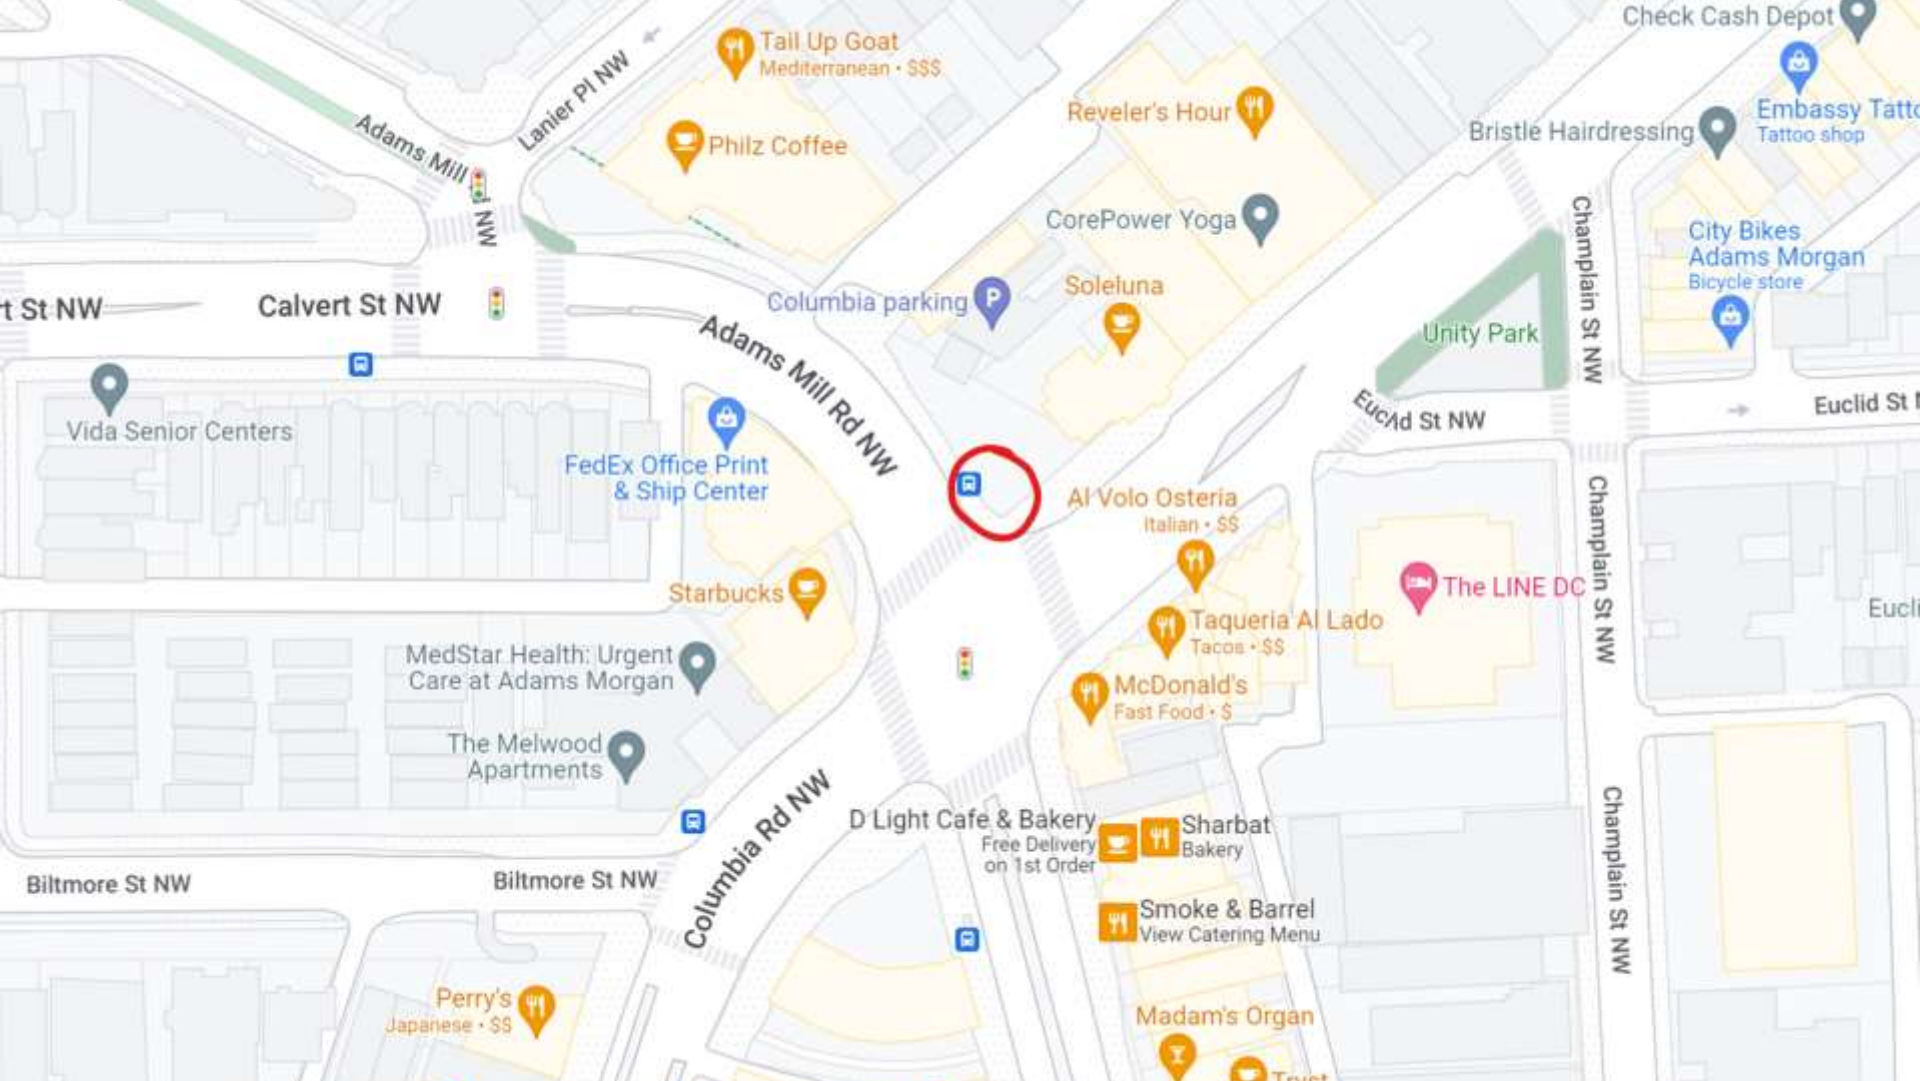

Tail Up Goat
Mediterranean · $$$

Philz Coffee

Reveler's Hour

CorePower Yoga

Soleluna

Columbia parking

Al Volo Osteria
Italian · $$

Taqueria Al Lado
Tacos · $$

McDonald's
Fast Food · $

D Light Cafe & Bakery
Free Delivery
on 1st Order

Sharbat
Bakery

Smoke & Barrel
View Catering Menu

Madam's Organ

Perry's
Japanese · $$

FedEx Office Print
& Ship Center

Starbucks

MedStar Health: Urgent
Care at Adams Morgan

The Melwood
Apartments

Unity Park

City Bikes
Adams Morgan
Bicycle store

Embassy Tatto
Tattoo shop

Bristle Hairdressing

Check Cash Depot

Calvert St NW

Adams Mill Rd NW

Euclid St NW

Champlain St NW

Champlain St NW

Champlain St NW

Adams Mill

Biltmore St NW

Biltmore St NW

Columbia Rd NW

Euclid St NW

Euclid St NW